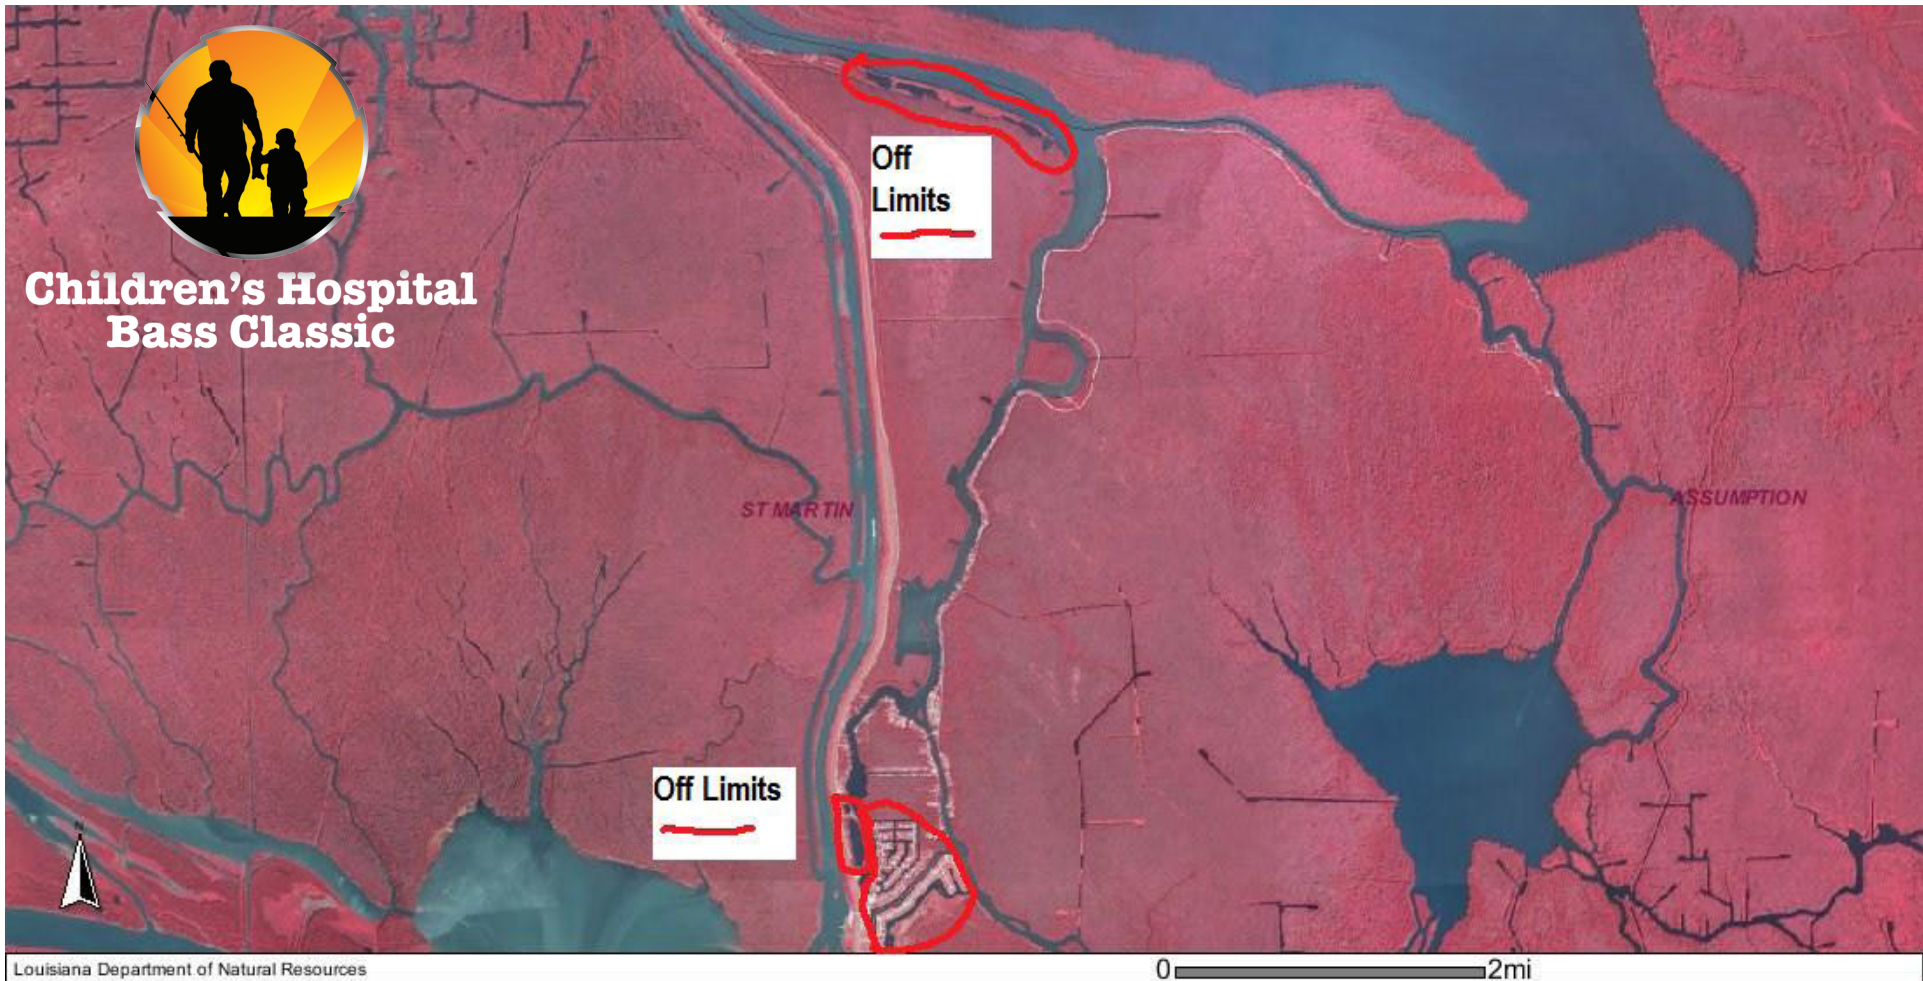

2015 Off Limits Map